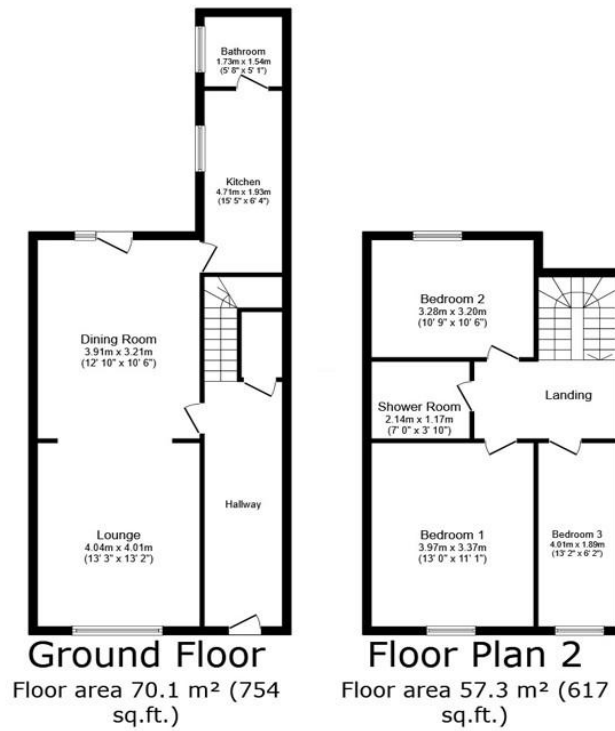

TOTAL: 127.4 m² (1,371 sq.ft.)

Energy Efficiency Rating		
	Current	Potential
<i>Very energy efficient - lower running costs</i>		
(92-100) A		
(81-91) B		87
(69-80) C		
(55-68) D	63	
(39-54) E		
(21-38) F		
(1-20) G		
<i>Not energy efficient - higher running costs</i>		
England, Scotland & Wales		EU Directive 2002/91/EC

Richard Street, Hetton-le-Hole, Houghton Le Spring, Tyne and Wear, DH5 9HN

Contact your local branch today for more information on this property:
G&T Properties Dudley Road, Brierley Hill, West Midlands, DY5 1HA,
<https://www.gandtproperties.co.uk/>

These particulars, whilst believed to be accurate are set out as a general outline only for guidance and do not constitute any part of an offer or contract. Intending purchasers should not rely on them as statements of representation of fact, but must satisfy themselves by inspection or otherwise as to their accuracy. No person in this firm's employment has the authority to make or give any representation or warranty in respect of the property.